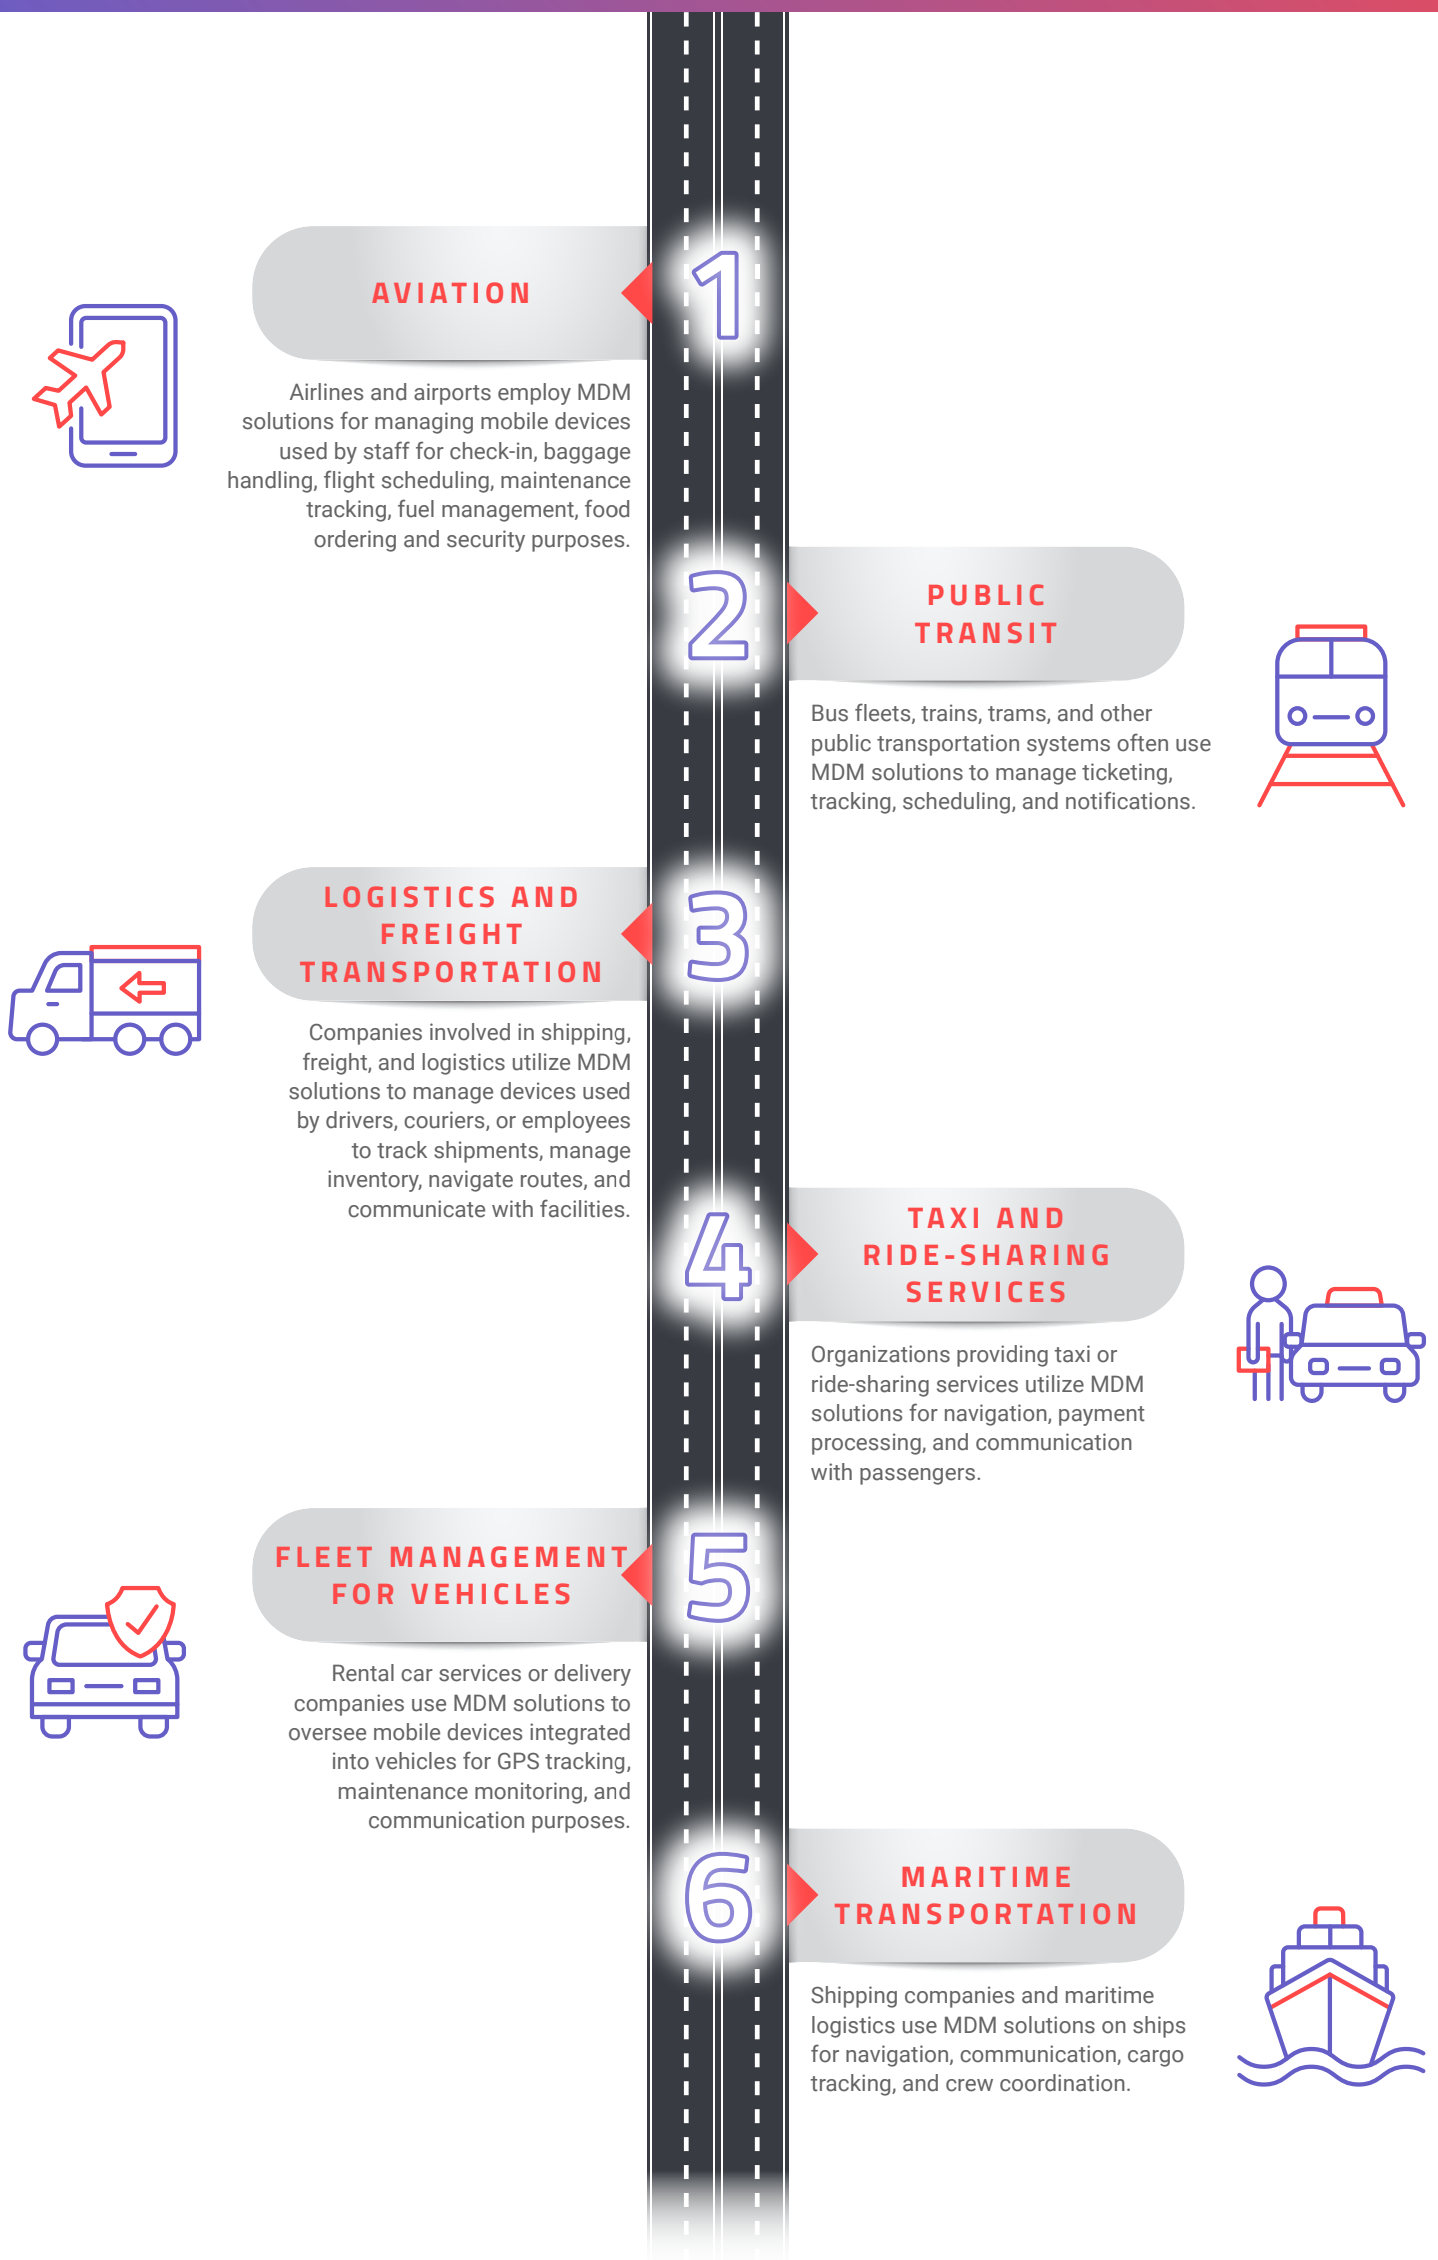

Types of Transportation that Take Advantage of MDM

Mobile Device Management (MDM) solutions are used across various transportation sectors to manage and secure mobile devices. Some types of transportation that commonly utilize MDM solutions include:

MDM solutions play a crucial role in maintaining efficiency, security, and control over mobile devices across diverse transportation sectors. Take your organization to the next level by enhancing your mobile device management solution with Moki.